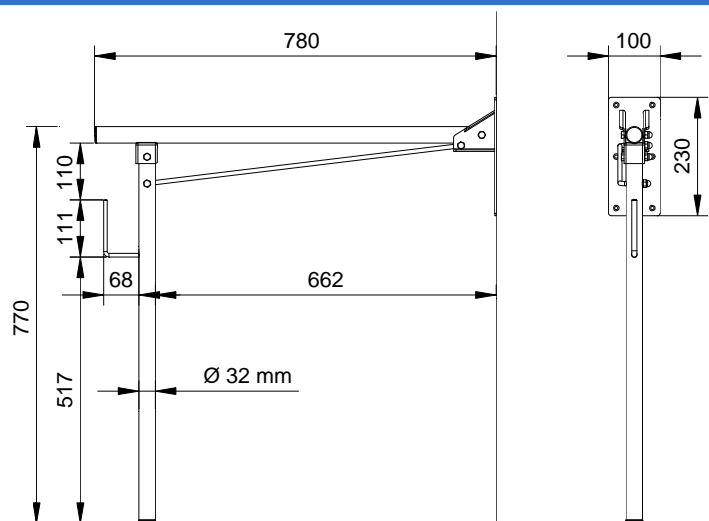

**Folding grab bar**

- Folding grab bar to fix to wall with roll holder.
- Includes a folding leg for a better support and vertical locking.
- Improved space utilization.
- Suitable for accesible toilets, wc, showers and baths.
- Stainless steel satin finished. Also available in white Nylon finish (NOFER 15062.W) and polish finish (NOFER 15062.B).

Picture belongs to NOFER 15062.B

**TECHNICAL DATA**

- Made of AISI 304 stainless steel.
- Bars: 1,5 mm thick, , Ø 32 mm.
- Dimensions: 780 mm long, 770 mm high.
- Maintenance: stainless steel needs maintenance because dust can eventually damage the chrome in stainless steel. We recommend monthly cleaning with our special product.
- Includes mounting components.

**SUGGESTED TEXT FOR PRESCRIPTION**

Folding grab bar NOFER or similar, in AISI 304 stainless steel. With folding leg and roll holder. Dimensions: 780 mm long, 770 mm high. 1,5 mm thick, , Ø 32 mm.

**TECHNICAL DRAWING**

Dimensions in mm

NOFER S.L.  
 Avenida de la fama, 118  
 08940 · Cornellà de Llobregat (Barcelona)  
 Tel +34 934 742 423 · Fax +34 934 743 548  
 nofer@nofer.com · www.nofer.com

Related

Products

15206.S